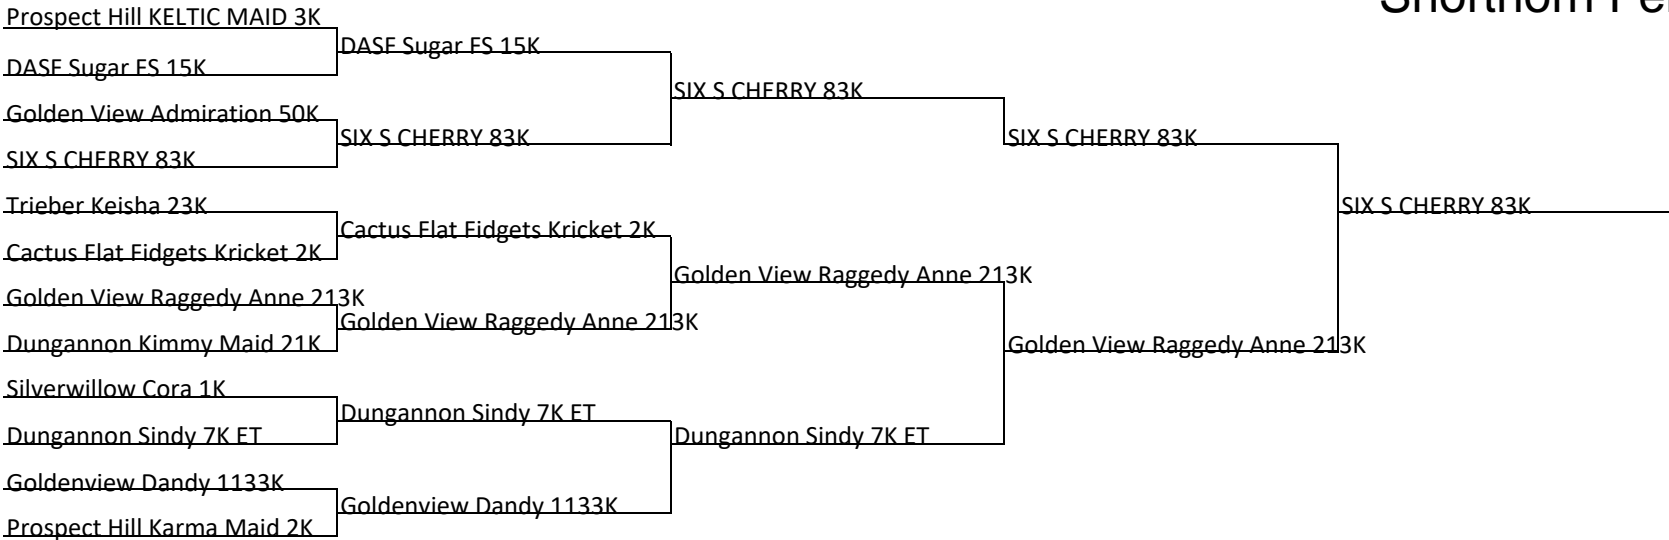

Speckle Park Female

INC SCARLET 1K

COLGAN'S KALYPSO 12K

MAPLE LANE KINDLE 136K

Outback Cosmo Cover 15K

INC SCARLET 1K

Outback Cosmo Cover 15K

Outback Cosmo Cover 15K

Speckle Park Bull

Simmental Female

Shorthorn Female

Salers Bull

YFS KADE 50K

GIT Kit Carson 40K

GIT Kit Carson 40K

Salers Female