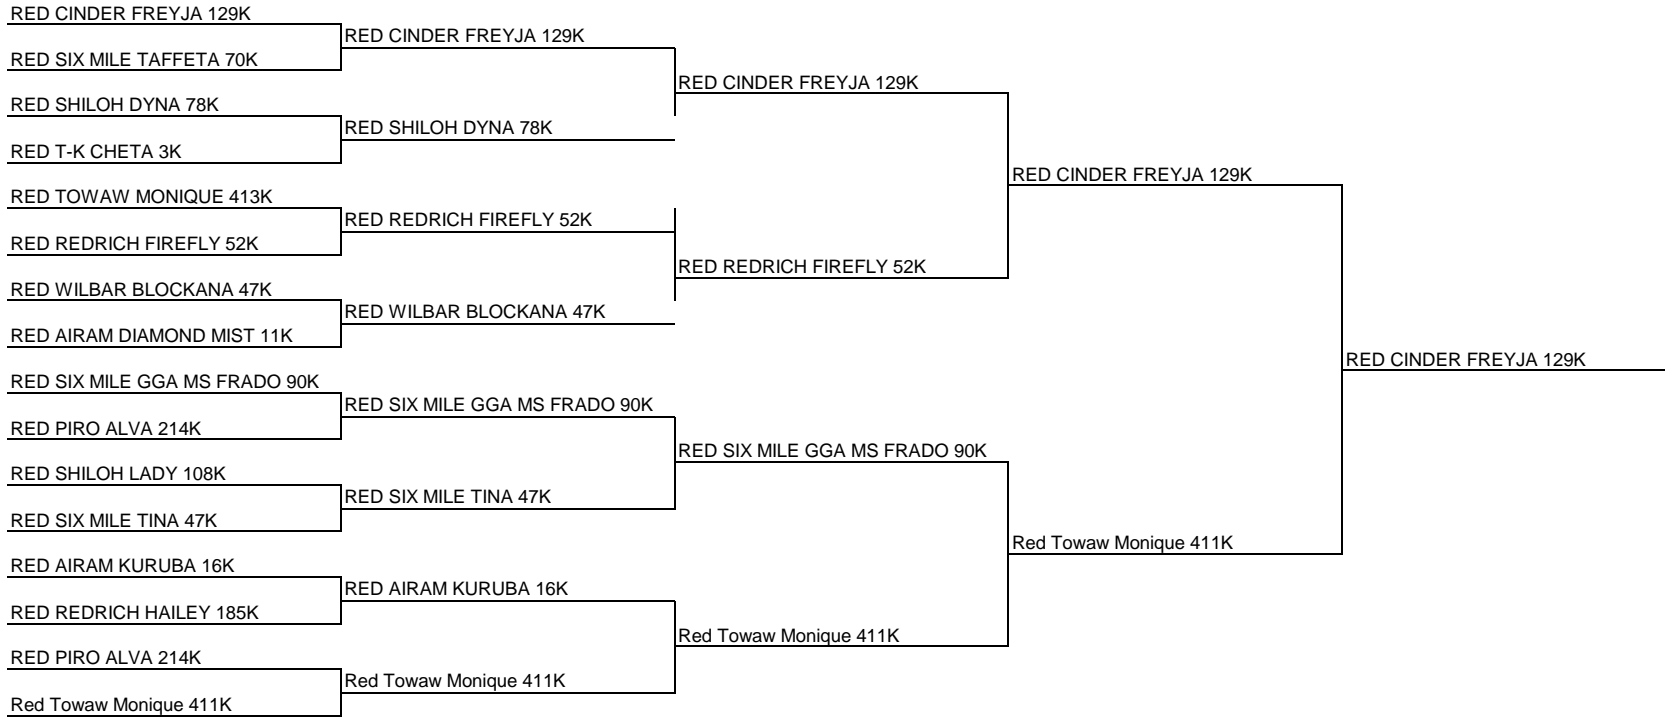

Shorthorn Bull

Simmental Bull

Red Angus Bull

RED REDRICH KUJO 270K

RED HAW NORTHLINE MAX

RED PIRO SLAYER 212K

RED WILBAR HENNESSY 3K

RED REDRICH KUJO 270K

RED WILBAR HENNESSY 3K

RED WILBAR HENNESSY 3K

Red Angus Female

Maine Anjou Female

Maine Anjou Bull

Limousin Female

Limousin Bull

Boss Lake Red Eye 207K