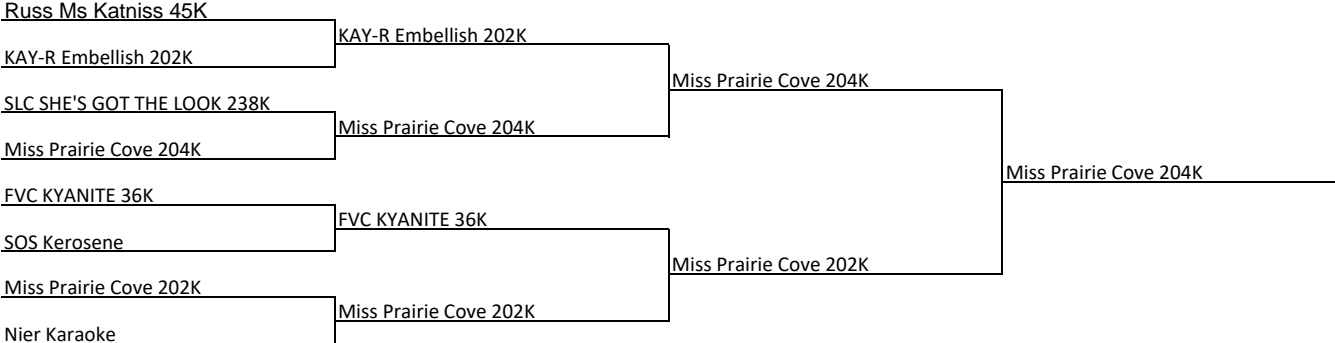

RWG Kitty's Back 2449

AM Kally 40K

AM Kally 40K

RWG Kitty's Back 2449

Charolais Bull

Hereford Female

K-COW CHANTELLE 102K

EGR CASSIDY 936K

K Cow Shiza Secret 110K

PF Elsie 12K

K-COW CHANTELLE 102K

PF Elsie 12K

PF Elsie 12K

Gelbvieh Bull

AWB TWIN VIEW BOLD RULER 20K ET

BNH Dream Katcher 1K

BNH Dream Katcher 1K

Charolais Female

Black Angus Heifer Bracket

AOB Female- RWL BANGLES 8K

AOB Bull- RWL KNOCKOUT 11K